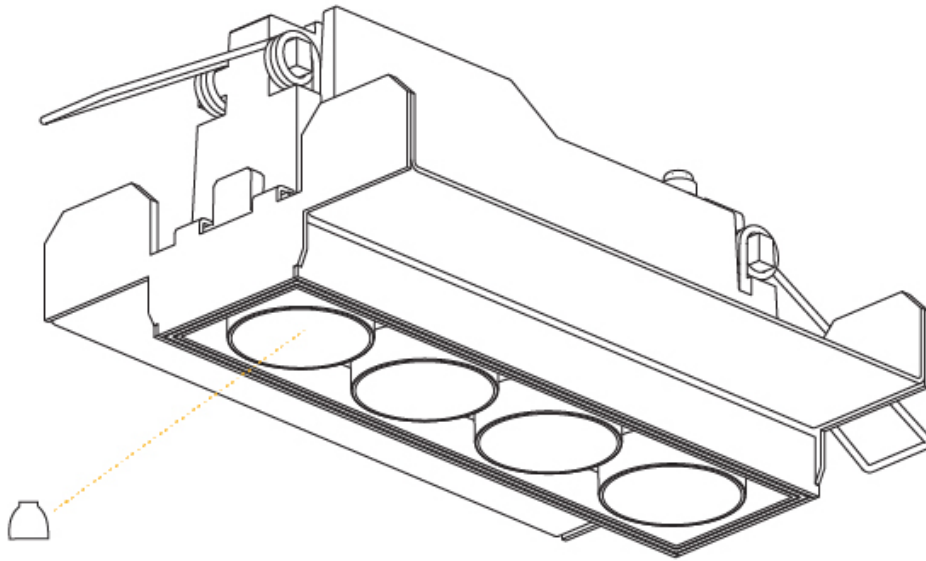

MAGIQ 4 CELL TRIMLESS

A35498-

PROJECT

TYPE

SPECIFIER

QUANTITY

DATE