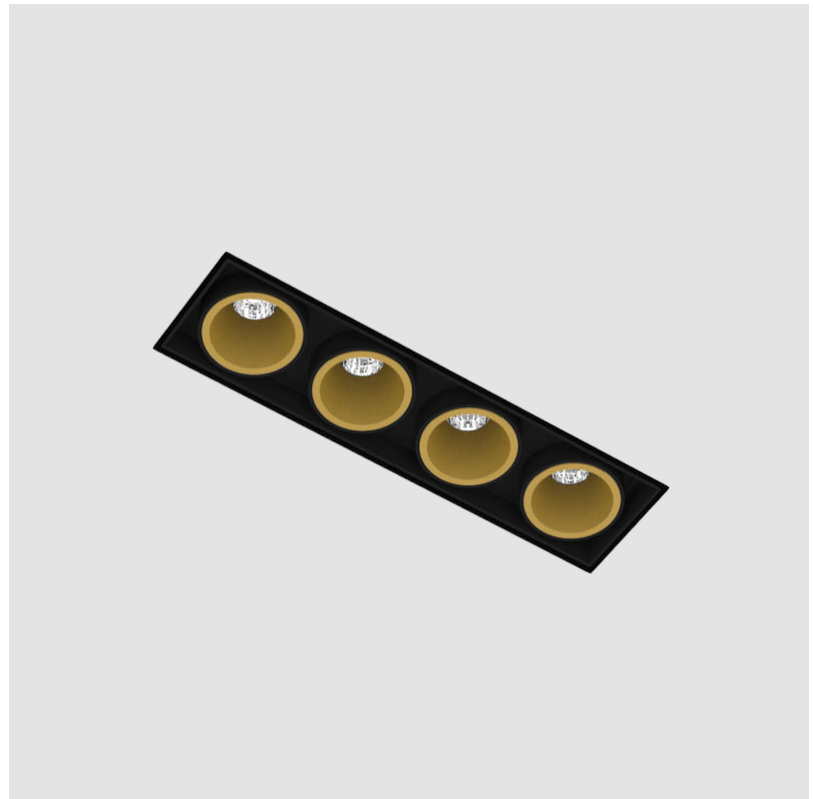

ELECTRICAL

Lamp Type: LED (Zhaga Standard)
Input Wattage (W): 14.3
Total Output Wattage (W): 13.3
Dimming: Tri-Mode (Non-Dimming and Phase Dimming (120Vac only) and 0-10V Dimming)
Driver Included: No
Driver Location: Recessed Housing
Driver Type: Constant Current - Universal
Driver Class: Class 2
Housing: See components
Input Voltage (V): 120 - 277
Constant Current (MA): 1050

LED

Number of LEDs: 4
Color Temperature (°K): 2700 / 3000 / 3500 / 4000
Max. Delivered Lumen (lm): 750 / 850 / 862 / 880
CRI: >90 CRI
Lamp Life (hrs): 50000
Upon Request: Special Color Temperature

OPTICAL

Reflector: 8 / 14 / 34
Upon Request: Special Beam Angles

RATINGS AND CERTIFICATIONS

Certified By: CSA Certified to UL and CSA Standards
Zaneen Group Inc. © 2024, 11800-388-3382, F-416-247-9319, www.zaneen.com

For international specifications by adding 'INT' at the end of the existing Model #. For assistance on 'custom' specifications, contact zteam@zaneen.com. In a constant effort to supply the best product, we reserve the right to change specifications or materials without notice. The most recent specification sheets are found at zaneen.com